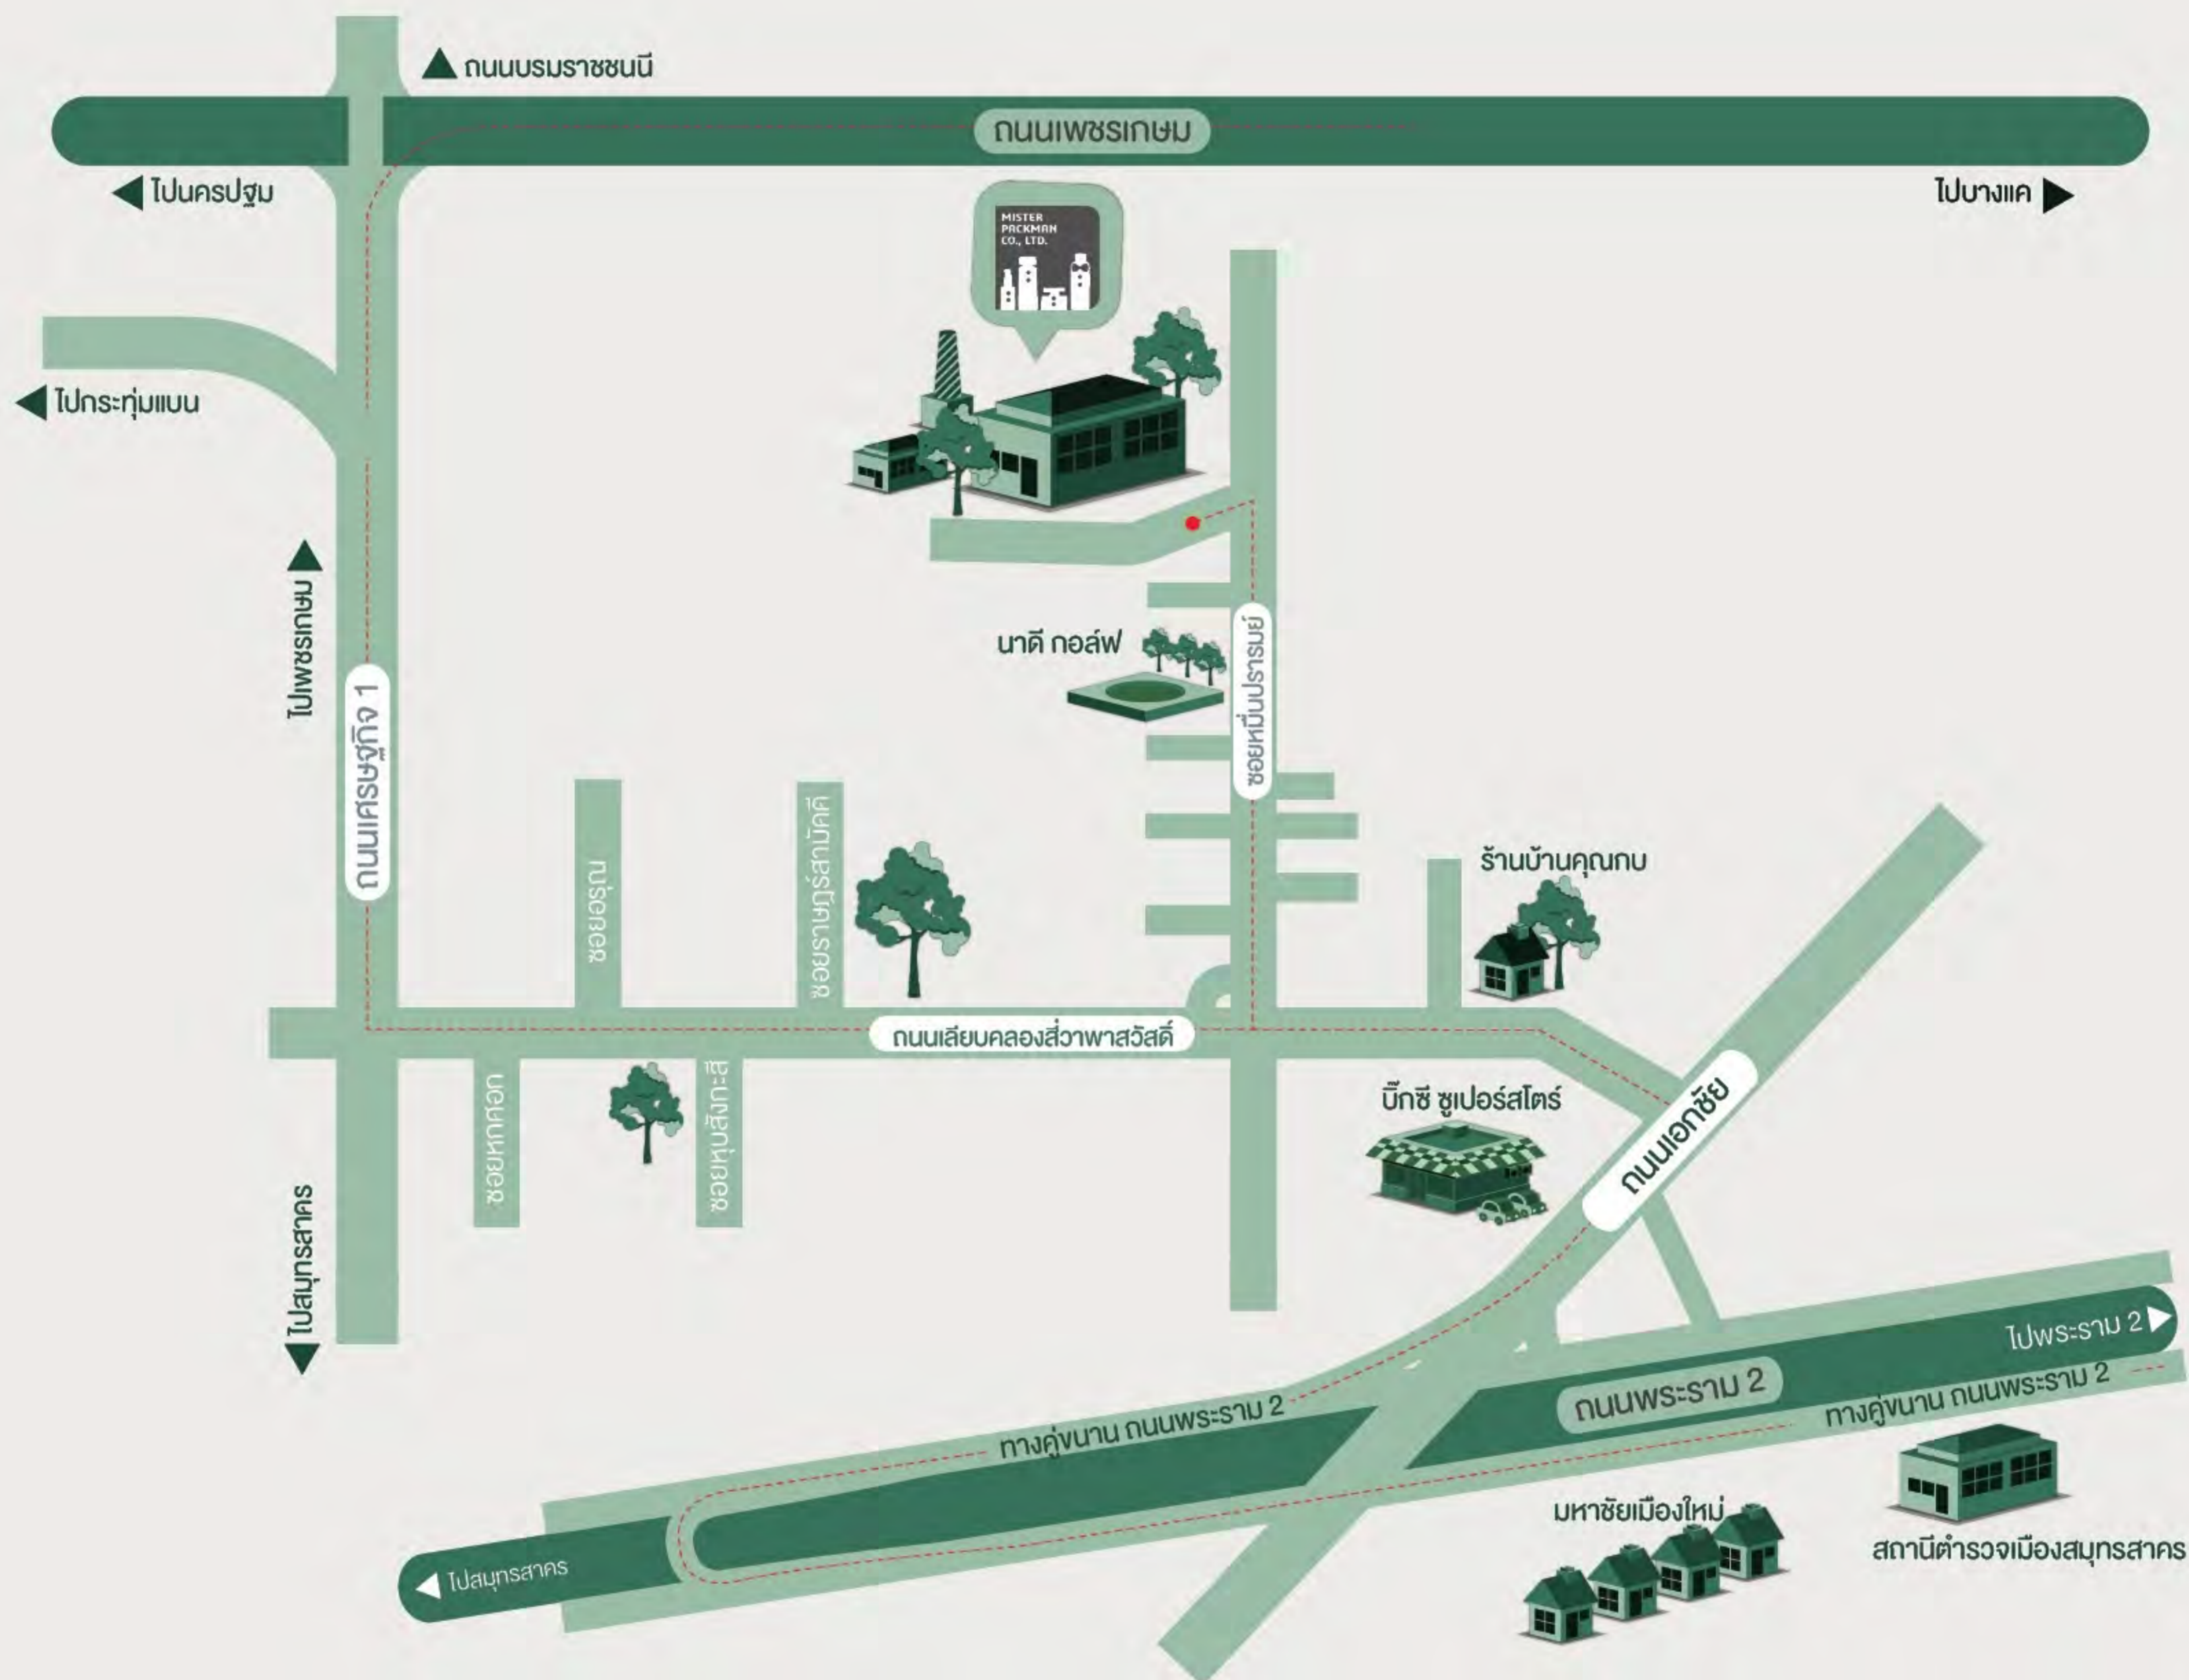

MISTER PACKMAN CO.,LTD.

บริษัท มิสเตอร์แพคแมน จำกัด

61/4 ม.8 ต.นาดี อ.เมืองสมุทรสาคร จ.สมุทรสาคร 74000

61/4 Moo.8 Tambol Nadee, Muang Samutsakhon, Samutsakhon 74000

Tel & Fax : 034 406 423, Mobile : 092 247 7910, 081 801 6410

Email : misterpackman@hotmail.com

packmanbottle